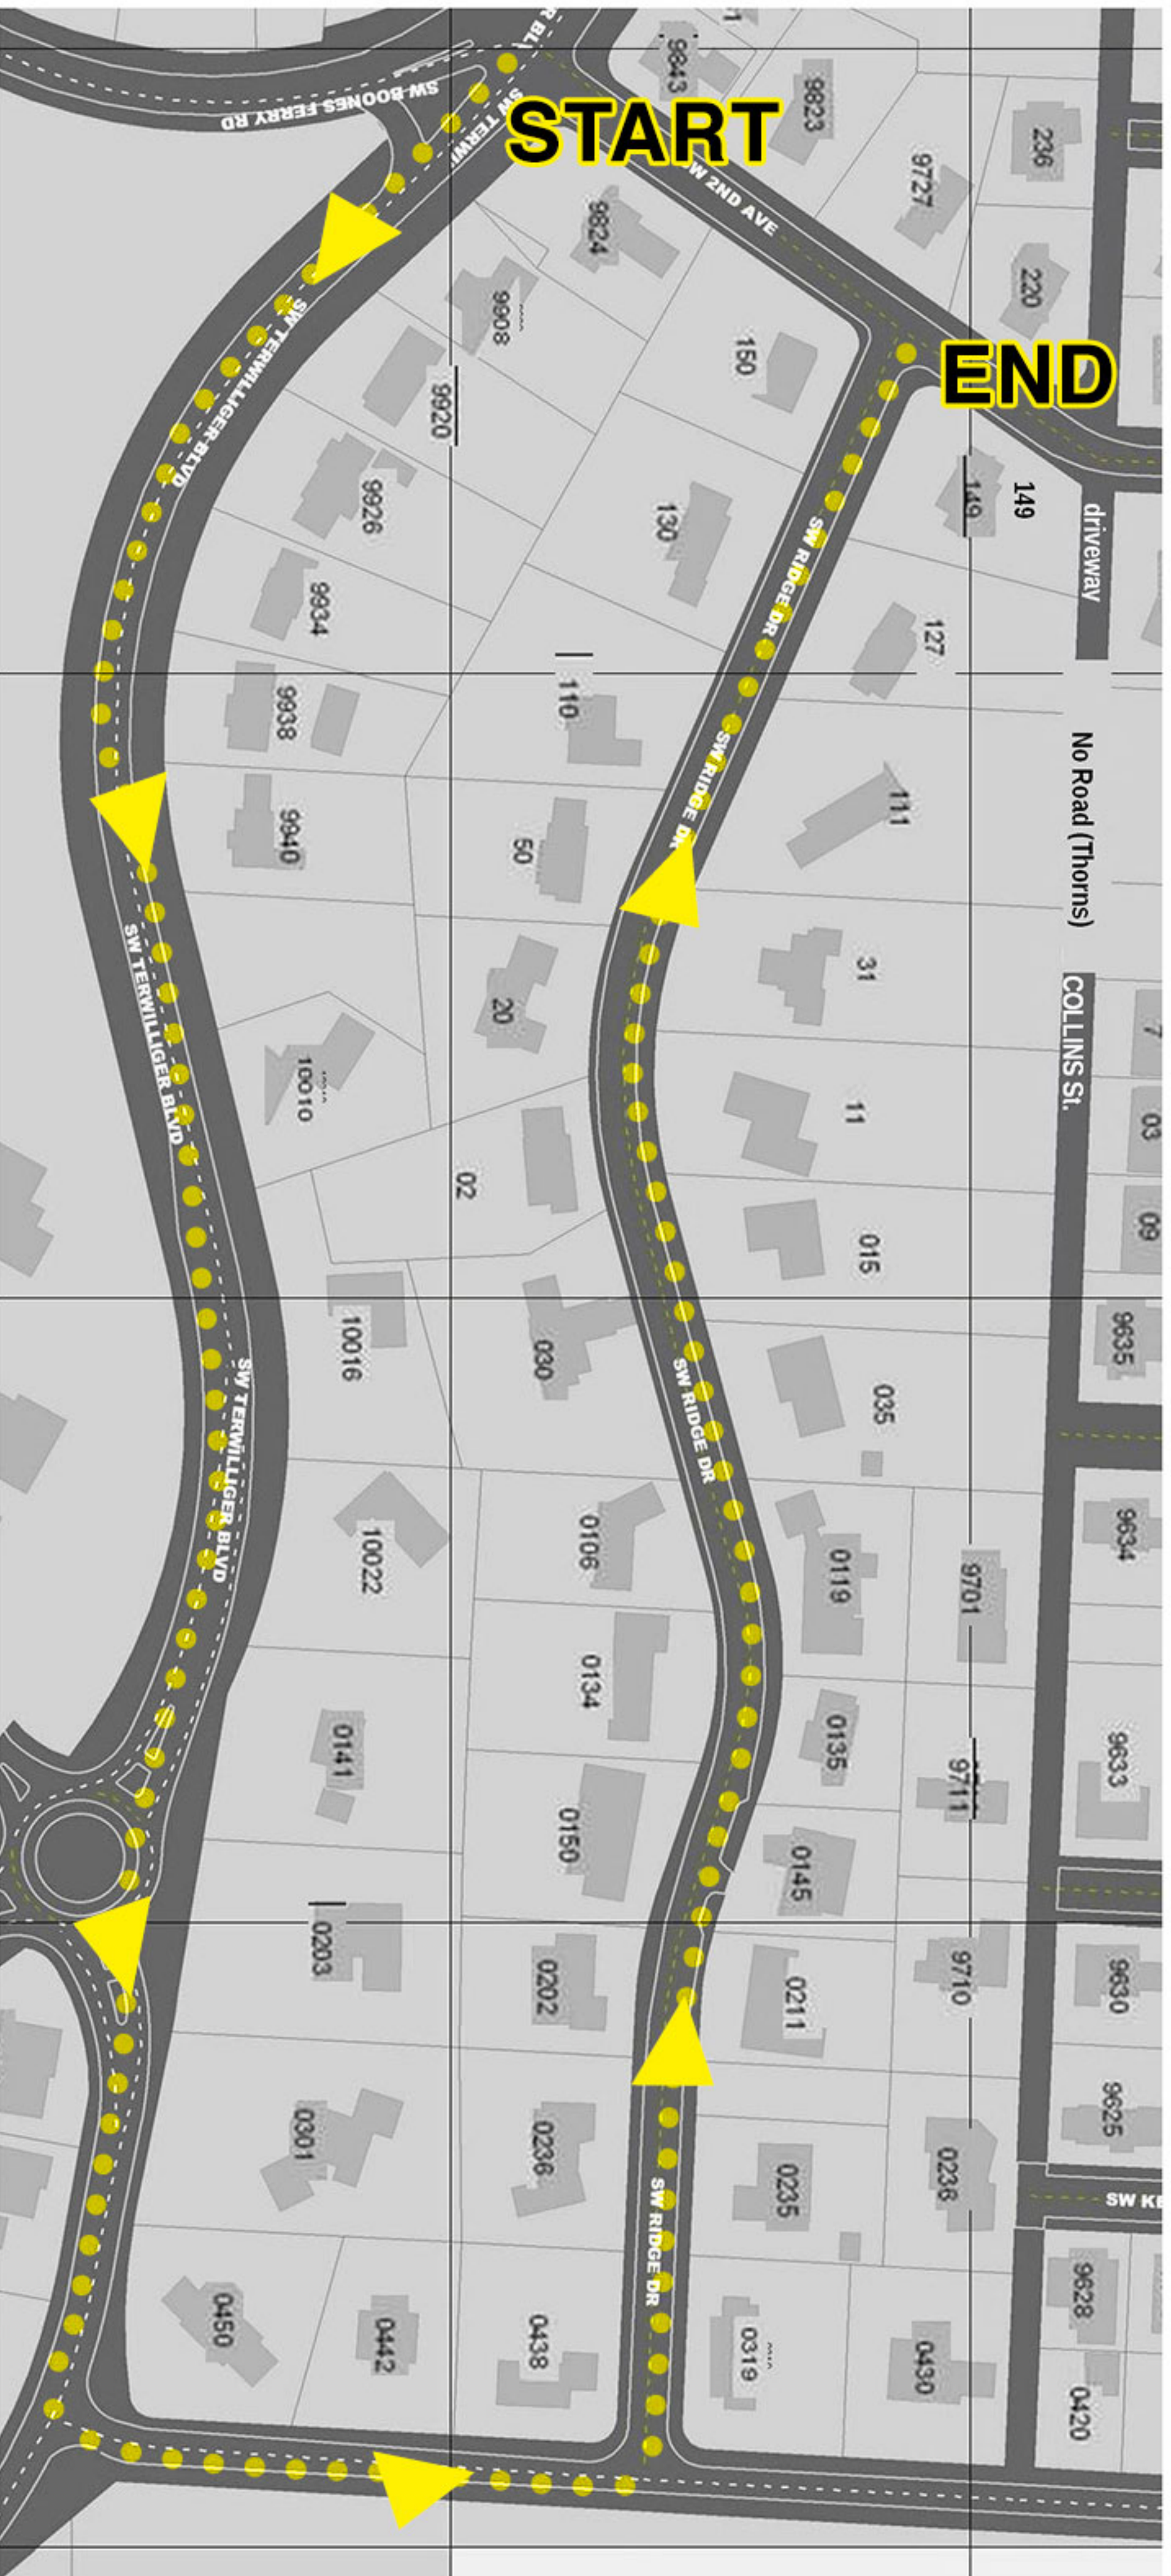

Collins View Walk-About Map - NET Applications Ridge Dr. & Terwilliger, 2nd Ave to Palatine

Collins View Walk-About Map - NET Applications
 SW Ridge Dr. & Terwilliger, SW 2nd Ave to Palatine

Address	Made Contact	OK ?	Hazards	Structure	People	Animals	Comments*
Terwilliger & 2nd Ave	date	date	Gas, H ₂ O leak, fire, damage	damage	Special needs, skills, abilities, injured, trapped, dead	Injured, trapped, roaming aggressive	*More comments? Go to page 3
9824 Terwilliger							
9908							
9920							
9926							
9934							
9938							
9940							
Lot							
10010							
10016							
10022							
0141							
0203							
0301							
Palatine Road							
0450 Palatine							
0442 Palatine							
0438 Palatine							
Ridge Dr@ Palatine							
0319 Ridge Dr							
0235							
0236							
0211							
0202							
0145							
0150							
0135							
0134							
0119							
0106							
035							
030							
015							
02							
11							
20							
31							

Ridge Dr. Continued next page; 3 pages total

Address	Made Contact	OK ?	Hazards	Structure	People	Animals	Comments*
Ridge Dr.	date	date	Gas, H ₂ O leak, fire, damage	damage	Special needs, skills, abilities, injured, trapped, dead	Injured, trapped, roaming aggressive	More comments? Go to page 3
50 Ridge Dr							
111							
110							
127							
130							
149							
150							
Ridge Dr @ 2nd Ave							
END							

Ridge Dr. Continued next page; 3 pages total

Additional Comments

Volunteer name/date

How to contact you?

Address

Comments