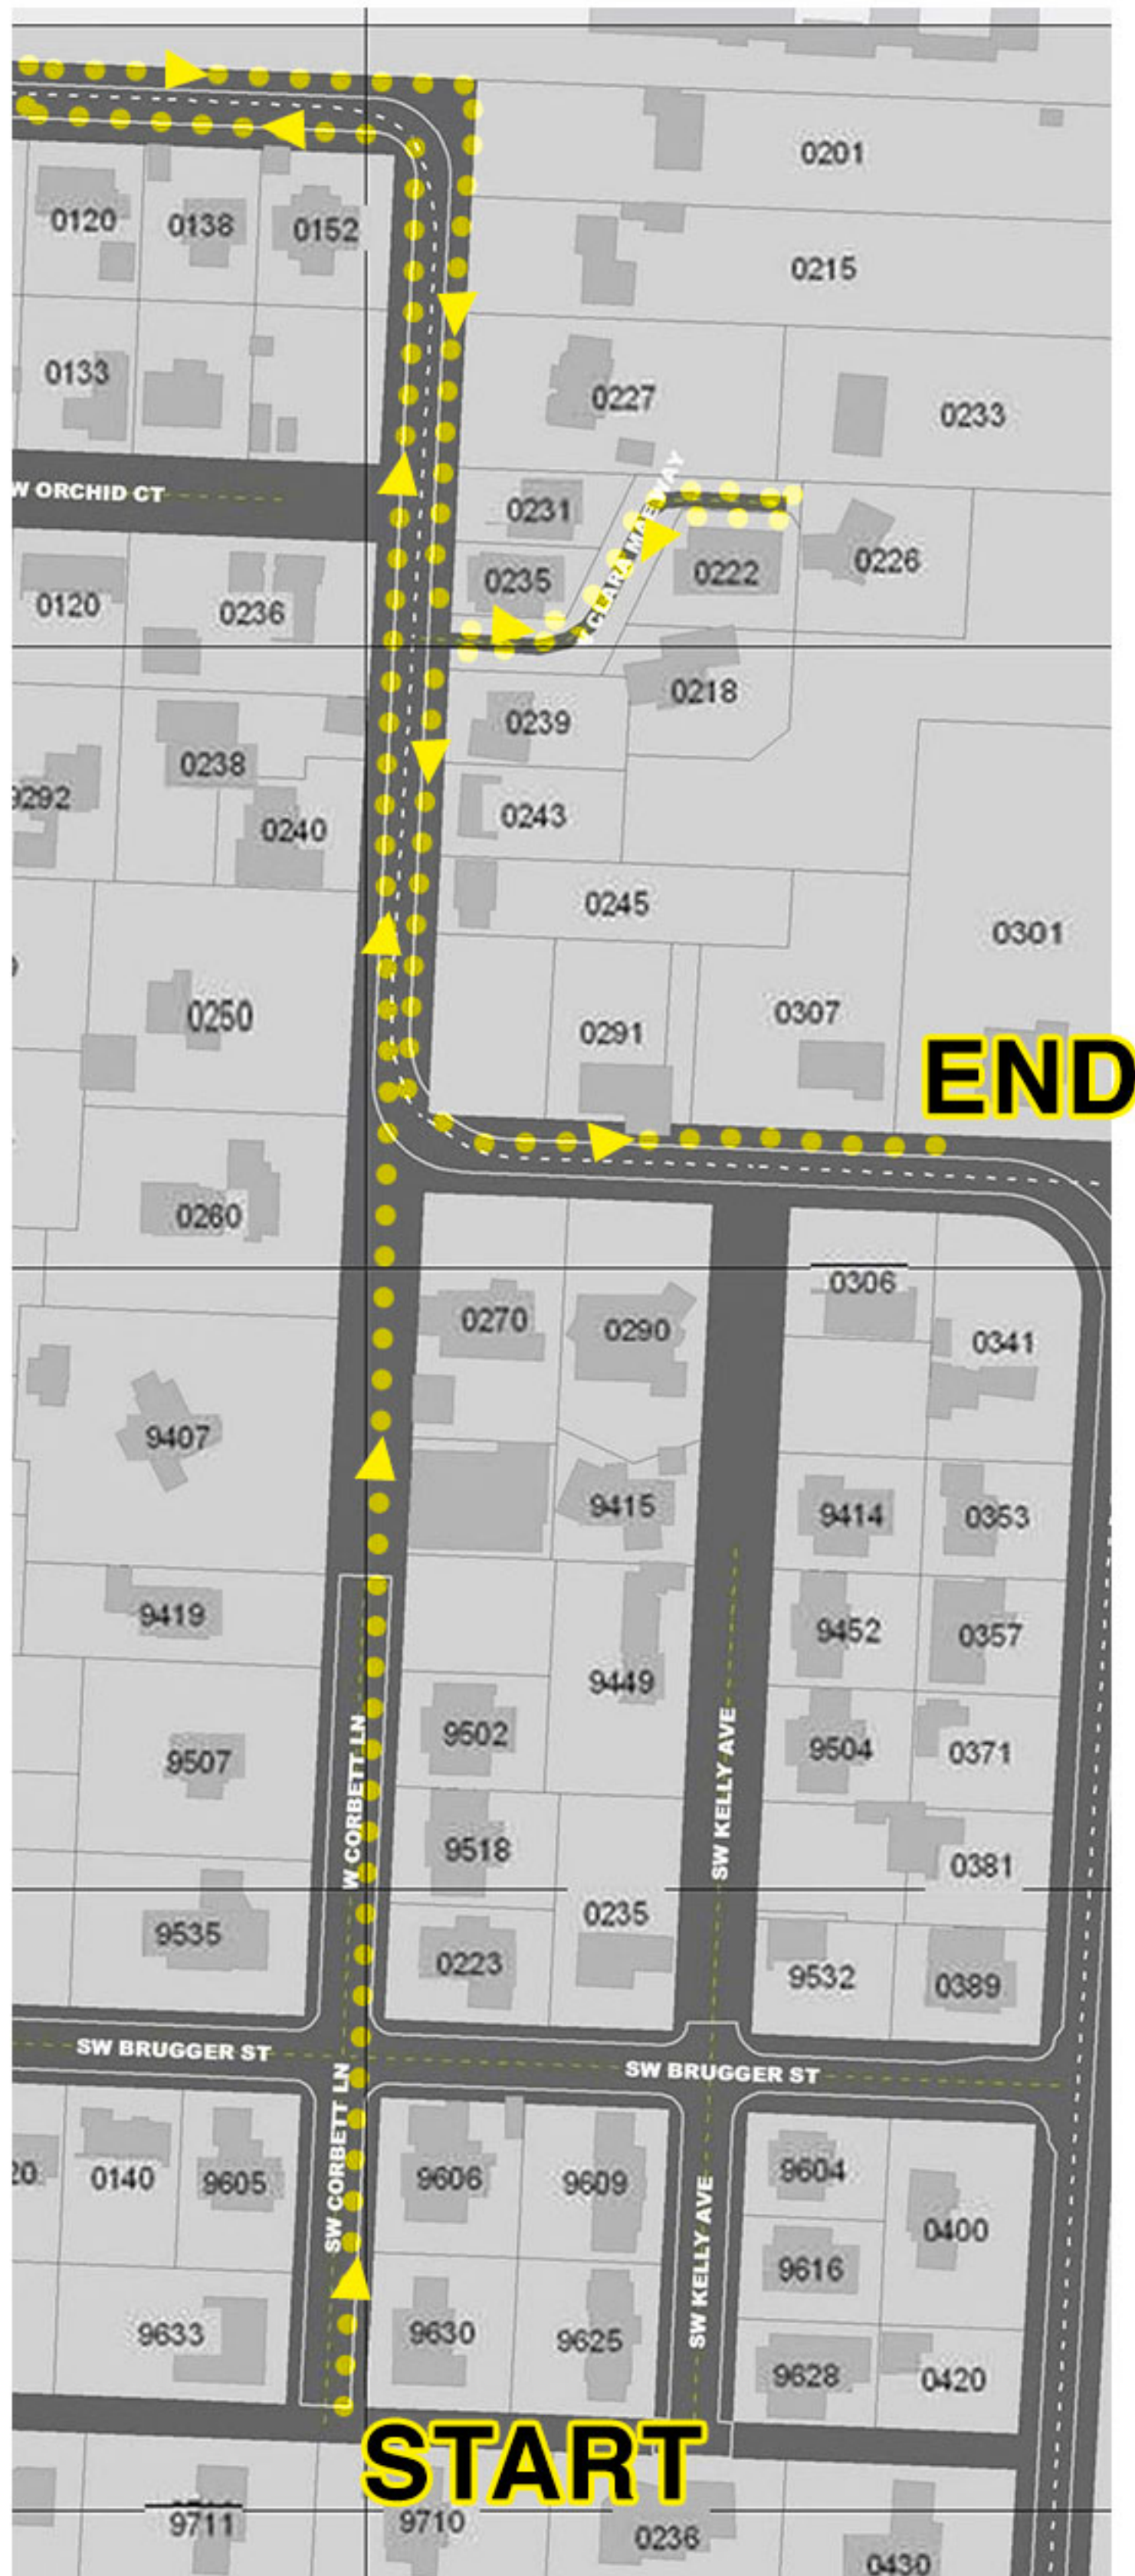

Collins View Walk-About Map - NET Applications  
Corbett Lane: Collins St. to Palatine

Collins View Walk-About Map - NET Applications  
 Corbett Lane: Collins St. to Palatine

Address	Made Contact	OK ?	Hazards	Structure	People	Animals	Comments*
<b>Corbett @ Collins St</b>	date	date	Gas, H <sub>2</sub> O leak, fire, damage	damage	Special needs, abilities, skills, injured, trapped, dead	Injured, trapped, roaming aggressive	*More comments? Go to page 3
9701 Corbett							
9711							
9710							
9633							
9630							
9606							
9605							
<b>Brugger St.</b>							
0223 Brugger							
9535 Corbett							
9518							
9507							
9502							
9419							
9407							
<b>Palatine</b>							
0270 Palatine							
0260							
0250							
0240							
0238							
0236							
Lot w/ buildings							
152 Palatine							
0138							
0120							
<b>Cemetery</b>							
<b>Go back to Palatine curve (east side)</b>							
0201 Palatine							
0215							
0227							
0231							
0235							

Corbett Lane: continued next page: 3 pages total

Address	Made Contact	OK ?	Hazards	Structure	People	Animals	Comments*
<b>Clara Mae Way @ Palatine</b>	date	date	Gas, H <sub>2</sub> O leak, fire, damage	damage	Special needs, abilities, skills, injured, trapped, dead	Injured, trapped, roaming aggressive	*More comments? Go to page 3
0218 Clara Mae							
0222 Clara							
0226 “							
0233 “							
<b>Go back to Palatine @ Clara Mae Palatine</b>							
0239 Palatine							
0243							
0245							
<b>Palatine curves here</b>							
0291 Palatine							
0290							
0306 “							
0307							
0301							
<b>Palatine curves here</b>							
<b>END</b>							