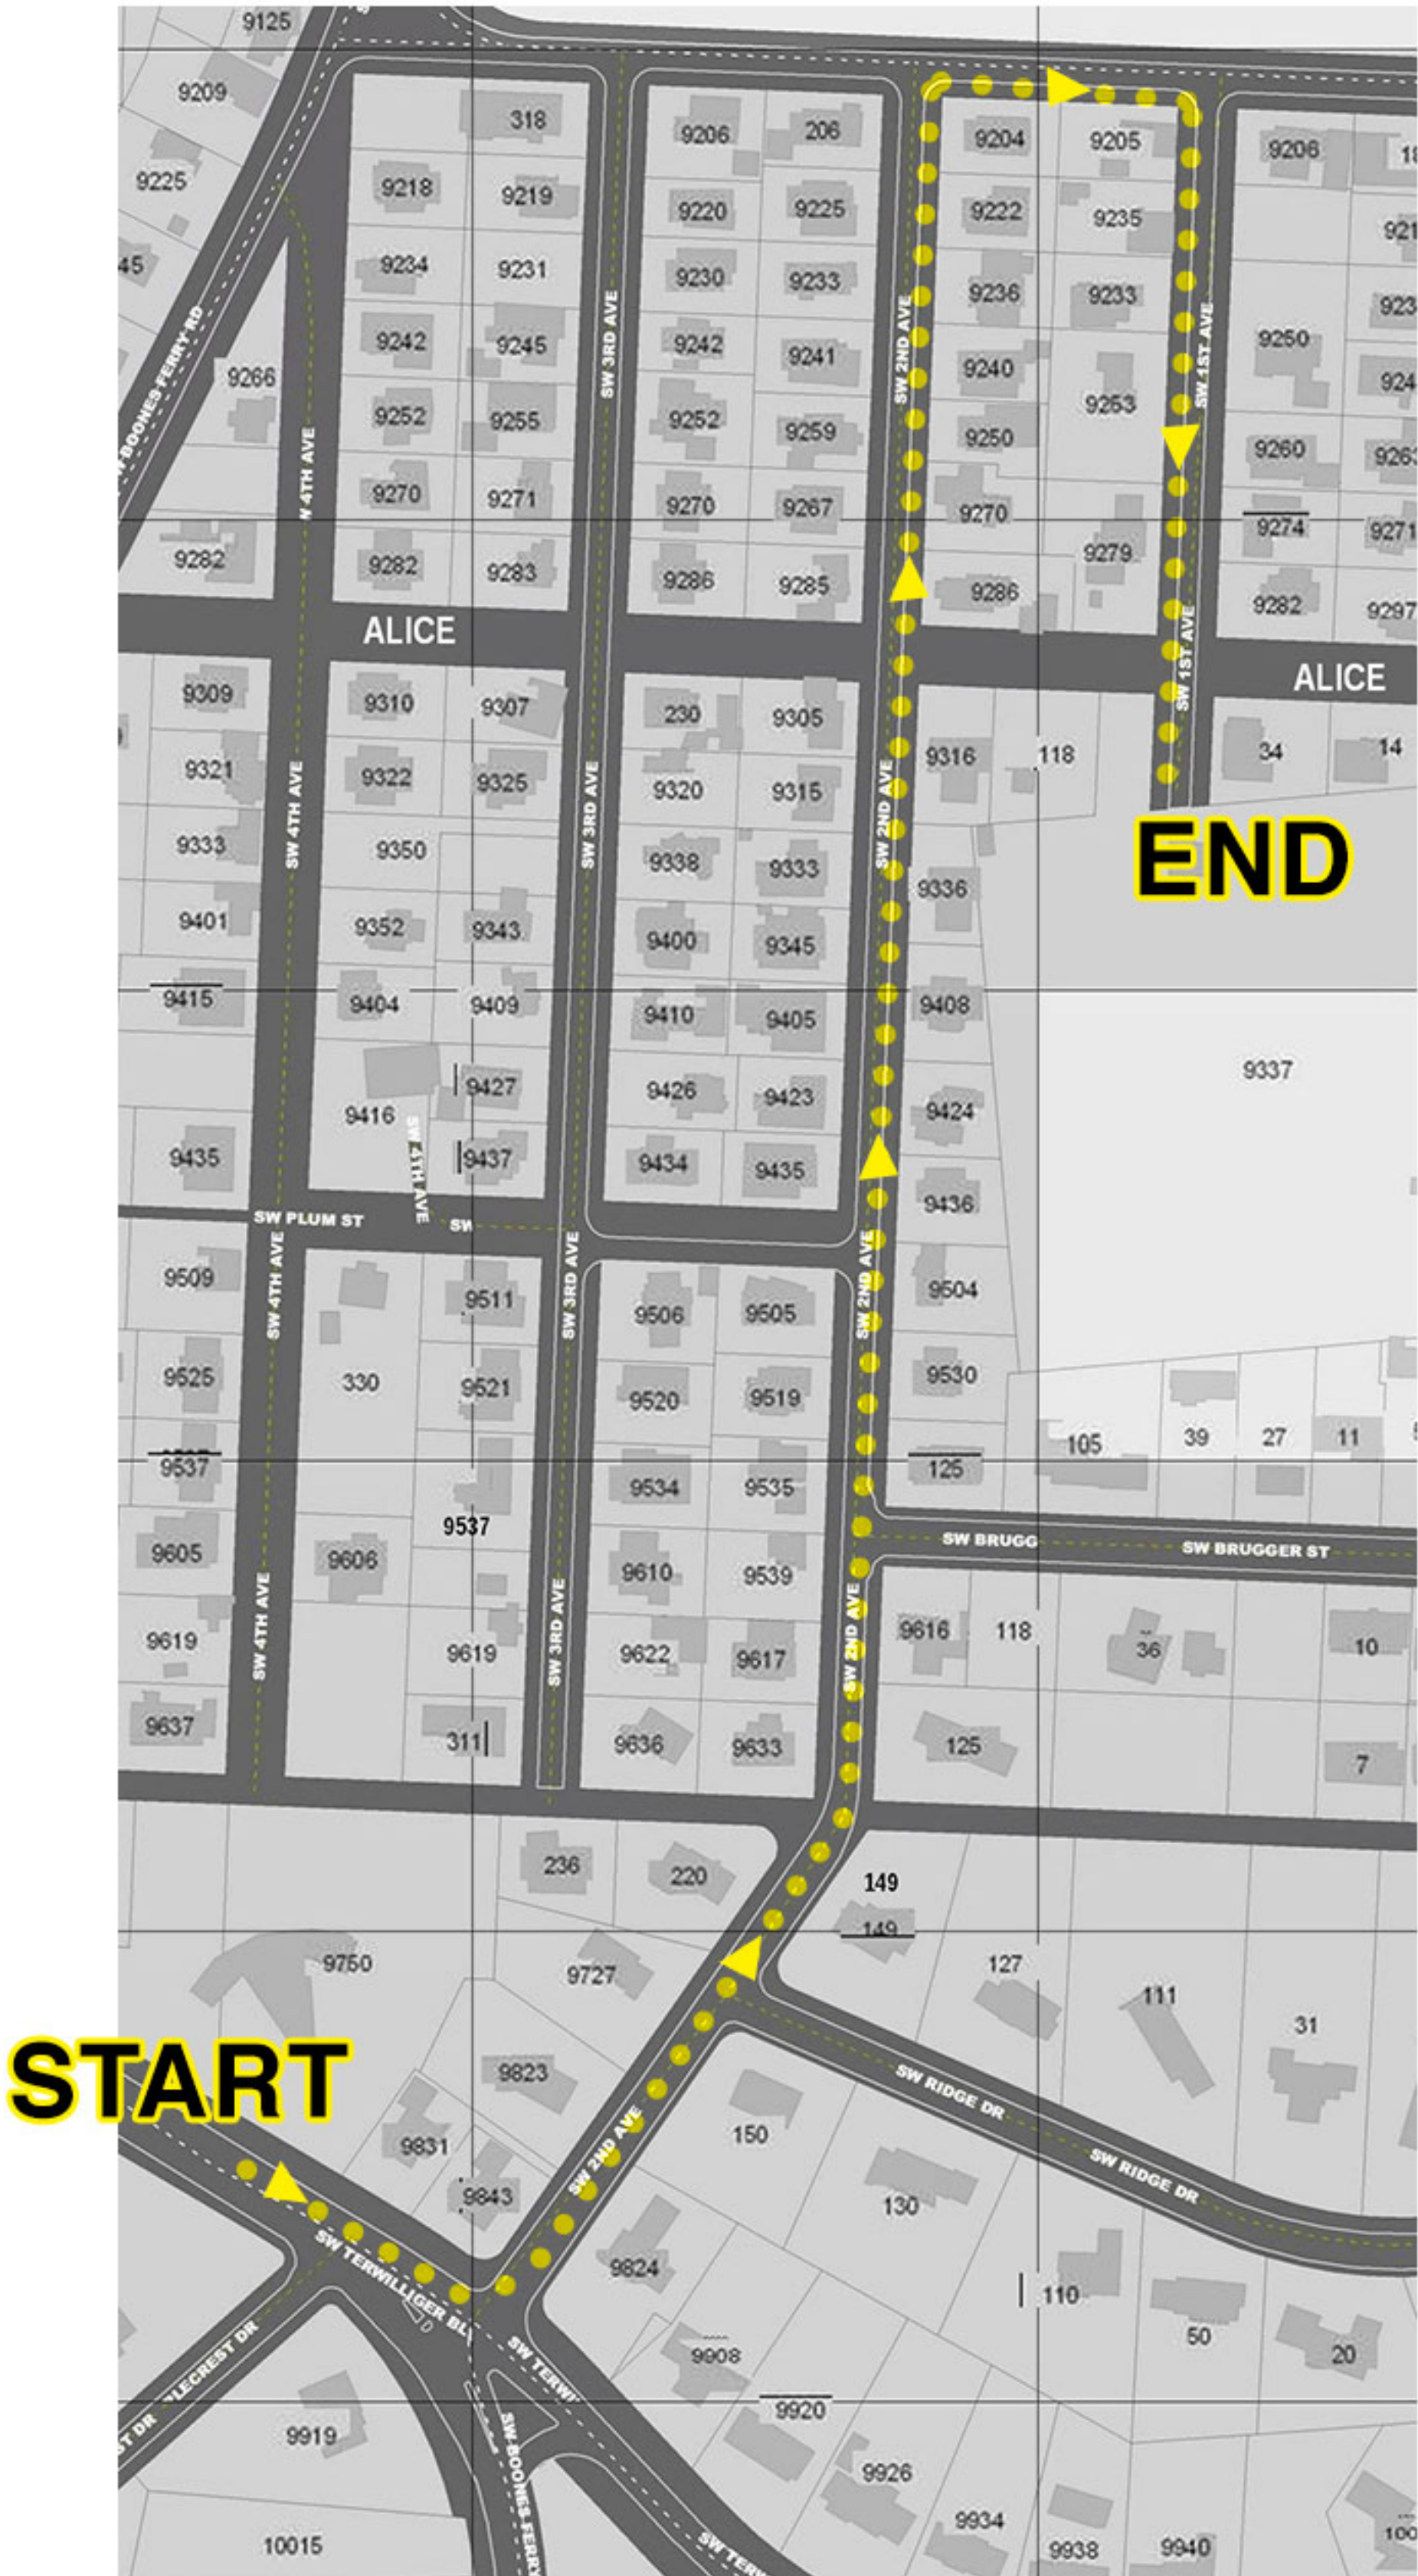

Collins View Walk-About Map - NET Applications
SW 2nd Ave; Terwilliger to Palatine; 1st Ave Palatine to Alice

Collins View Walk-About Map - NET Applications
 SW 2nd Ave; Terwilliger to Palatine

Address	Made Contact	OK ?	Hazards	Structure	People	Animals	Comments*
Terwilliger Blvd @ 2nd Ave	date	date	Gas, H ₂ O leak, fire, damage	damage	Special needs, skills, abilities, injured, trapped, dead	Injured, trapped, roaming aggressive	More comments? Go to page 3
9831 Terwilliger							
9843 Twgr@2nd							
9823 SW 2 nd							
9727							
220 SW Collins							
236 SW Collins							
Go back to 2nd							
125 SW Collins							
9633 SW 2nd							
9617							
9616							
9539							
Brugger St							
9535							
9519							
9530							
9505							
9504							
Plum St.							
9435							
9436							
9423							
9424							
9405							
9408							
9345							
9333							
9336							
9315							
9316							
9305							
Alice St							
9286 SW 2nd							
9285							
9267							

Address	Made Contact	OK ?	Hazards	Structure	People	Animals	Comments*
SW 2nd Ave	date	date	Gas, H ₂ O leak, fire, damage	damage	Special needs, skills, abilities, injured, trapped, dead	Injured, trapped, roaming aggressive	More comments? Go to page 3
9270 SW 2nd							
9259							
9250							
9241							
9240							
9233							
9236							
9225							
9222							
206 Palatine							
9204 SW 2nd							
Palatine Hill Road/ Cemetery							
1st Ave @ Palatine							
9206 SW 1st Ave							
9205							
9235							
Lot							
9233							
9250							
9253							
9260							
9274							
9279							
9282 SW 1 st Ave							
Alice St. @ 1st Ave							
34 Alice							
Cemetery							
118 Alice							
Structure no #?							
Alice @ 2nd Ave							
END							